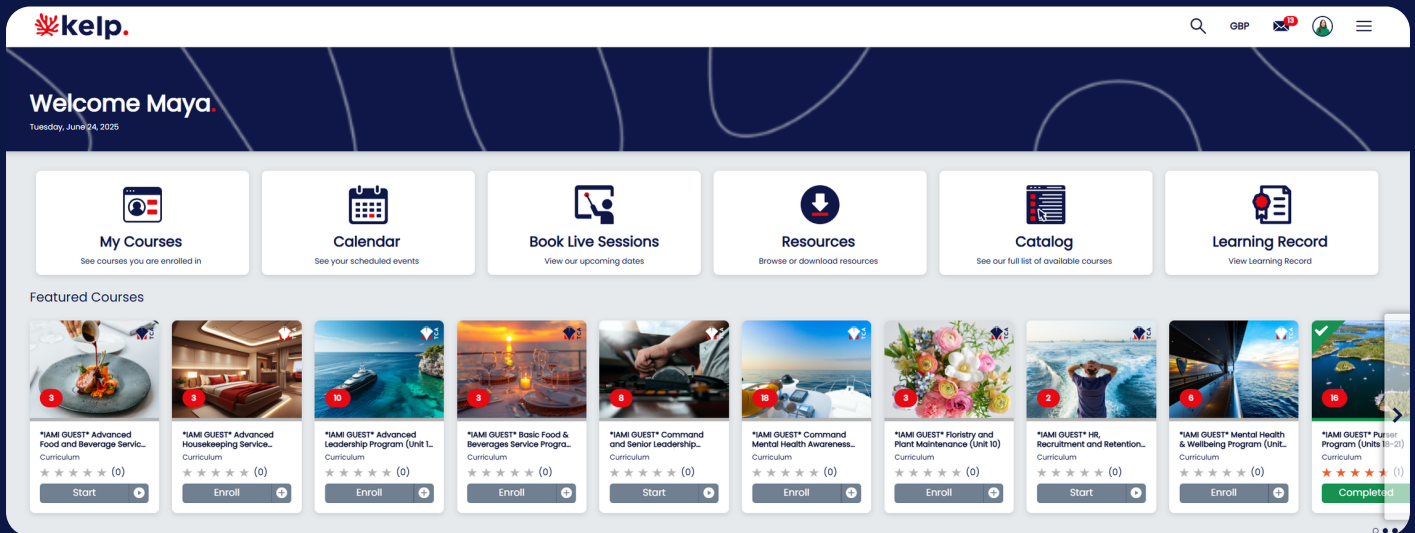

It reaches well beyond the deck. kelp brings yacht, hospitality and corporate training into one place, covering every position: captain to deck, galley to interior, purser to administration, yacht management to brokers and sales.